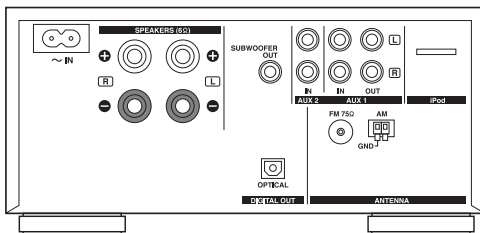

Main Features

- Supports CD, CD-R/RW, MP3 and WMA disc
- Playback MP3/WMA Files on USB Memory or SD Card
- Compatible with Most MP3 Players and USB Flash Memory
- Program Play, Repeat (1/ALL), Shuffle Play
- AM/FM Stereo RDS Tuner
- 30 AM + 30 FM Preset Station Memory
- FL Display with Dimmer
- Clock, Timer-on/off, Sleep Timer
- Brushed Aluminum Front Panel
- Remote Control
(Also controls iPod functions including menu operation)

iPod Dock (DS-20/22, Sold Separately)

- iPod Dock (iPod charges while playing)
- S-Video and Video Outputs to TV
- Dock Adapters Included

General Specifications

- Output Power: 25W + 25W (6 ohms, 1kHz, 0.5% THD)
- Audio Input: x 2 (RCA)
- Audio Output: x 1 (RCA)
- Digital Audio Output: x 1 (Optical)
- Subwoofer Preout: x 1 (RCA)
- Headphone Jack: x 1 (Stereo Mini)
- USB Port: x 1 (Front)
- SD Card Slot: x 1 (Front)
- Docking Station Connector: x 1
- Speaker Terminal: Binding Post (2 pairs)
- Operation: 230V AC, 50Hz (EUR)
- Dimension (W x H x D): 215 x 110 x 359mm
- Weight: 4.2kg

iPod Dock (DS-20/22, Sold Separately)

- S-Video Out: x 1
- Video Out: x 1
- Dimension (W x H x D): 100 x 39 x 100mm
- Weight: 400g

iPod Model																	
Type	1st + 2nd generation	3rd generation	4th generation	4th generation (color)	5th generation (video)	classic	touch 1st generation	touch 2nd generation	iPhone 1st generation	iPhone 3G/3GS	mini	nano 1st generation	nano 2nd generation (aluminium)	nano 3rd generation (video)	nano 4th generation	shuffle 1st generation	shuffle 2nd generation
Capacity	5/10/20GB	10/15/20/30/40GB	20/40GB U2	20/30/40/60GB/U2	30/60/80GB	80/120/160GB	8/16/32GB	8/16/32GB	4/8/16GB	8/16GB	4/6GB	1/2/4GB	2/4/8GB	4/8GB	8/16GB	512MB 1GB	1/2GB
Connection	AUX	Dock**	Dock	Dock	Dock	Dock	Dock*	Dock*	Dock†	Dock†	Dock	Dock	Dock	Dock	Dock*	AUX	AUX
Charging	—	—	Yes	Yes	Yes	Yes	Yes	Yes	Yes	Yes	Yes	Yes	Yes	Yes	Yes	—	—