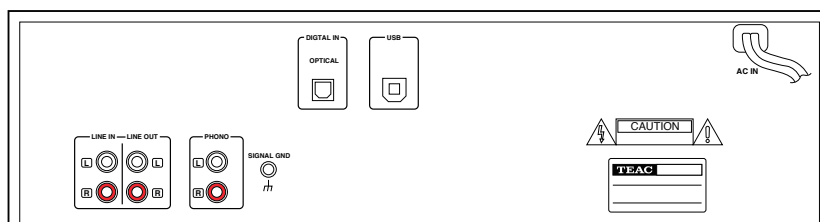

Front USB Section

- MP3 Recording and MP3/WMA Playback
- USB Timer Play Ready*

Rear USB Section

- USB Audio Output from CD, Cassette, Digital-In, AUX, USB to PC
- MP3/WMA/PCM** Recording on PC/Mac

General

- LCD Display with Level Meter
- Headphone Jack with Level Control
- Remote Control

General Specifications

- Phono Input: x 1 (RCA)
- Audio Input: x 1 (RCA)
- Audio Output: x 1 (RCA)
- Digital Input: x 1 (Optical)
- USB Port: x 2 (Type-A, Type-B)
- Headphone Jack: x 1 (6.3mm)
- Operation: 120/230V AC 50/60Hz (US), 230V AC 50Hz (EUR)
- Dimension (W x H x D): 17-1/8" x 5-11/16" x 11-3/8"
435 x 145 x 288 mm
- Weight: 12 lbs. 6 oz. 5.6 kg