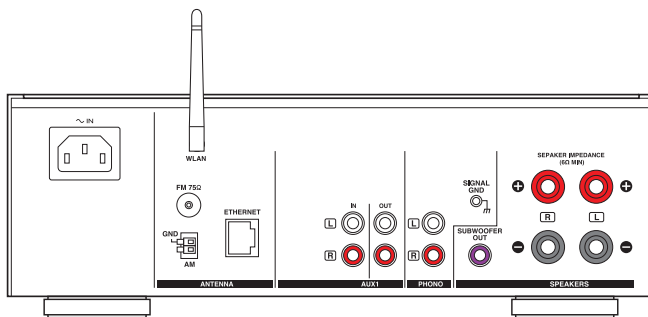

## Main Features

- Functions: CD, iPod/USB, Tuner, Network, AUX1, AUX2, Phono
- Apple AirPlay and DLNA Compatible
- 24bit/192kHz Delta-sigma D/A Converter
- Supports CD, CD-R/RW, MP3 and WMA disc
- iPod/iPhone/iPad Digital Audio Connection via USB Cable
- MP3/WMA/WAV/AAC/Flac Decoding from USB Memory
- Discrete Amplifiers
- Program CD Play, Repeat (1/ALL), Shuffle Play
- AM/FM/Internet-Radio Stereo RDS Tuner
- Preset Station Memory
- Fluorescent Display with Dimmer
- Clock, Timer-on/off, Sleep Timer
- Brushed Aluminum Front and Side Panels
- Remote Control (Also controls iPod functions including menu operation)
- Available in Black or Silver

## General Specifications

- Output Power: 40W + 40W (6 ohms, 1kHz, 0.5% THD)
- Audio Input: x 3 (RCA x 2, Stereo Mini x 1)
- Audio Output: x 1 (RCA)
- Subwoofer Preout: x 1 (RCA)
- Headphone Jack: x 1 (Stereo Mini)
- USB Port: x 1
- Ethernet Port: x 1 (RJ-45, 10Base-T)
- Wireless LAN: x 1 (IEEE802.11b/g)
- Speaker Terminal: Binding Post
- Operation: 120V AC, 60Hz (USA), 230V AC, 50Hz (EUR)
- Dimension (W x H x D): 11-1/2" x 4-1/2" x 12-5/8"  
290 x 113 x 338 mm
- Weight: 5.4kg

iPod Model																			
Type	1st + 2nd generation	3rd generation	4th generation	4th generation (color)	5th generation (video)	classic	touch 1st generation	touch 2nd/3rd generation	touch 4th generation	iPhone 1st generation	iPhone 3G/3GS	iPhone 4	mini	nano 1st generation	nano 2nd generation (aluminum)	nano 3rd generation (video)	nano 4th/5th generation	nano 6th generation	shuffle all generation
Capacity	5/10/20GB	10/15/20/30/40GB	20/40GB U2	20/30/40/60GB/U2	30/60/80GB	80/120/160GB	8/16/32GB	8/16/32/64GB	8/32/64GB	4/8/16GB	8/16/32GB	16/32GB	4/6GB	1/2/4GB	2/4/8GB	4/8GB	8/16GB	8/16GB	512MB 1/2/4GB
Connection	AUX	AUX	AUX	AUX	Dock	Dock	Dock	Dock	Dock	Dock	Dock	Dock	AUX	Dock	Dock	Dock	Dock	Dock	Dock
Charging	—	—	—	—	Yes	Yes	Yes	Yes	Yes	Yes	Yes	Yes	—	Yes	Yes	Yes	Yes	Yes	—